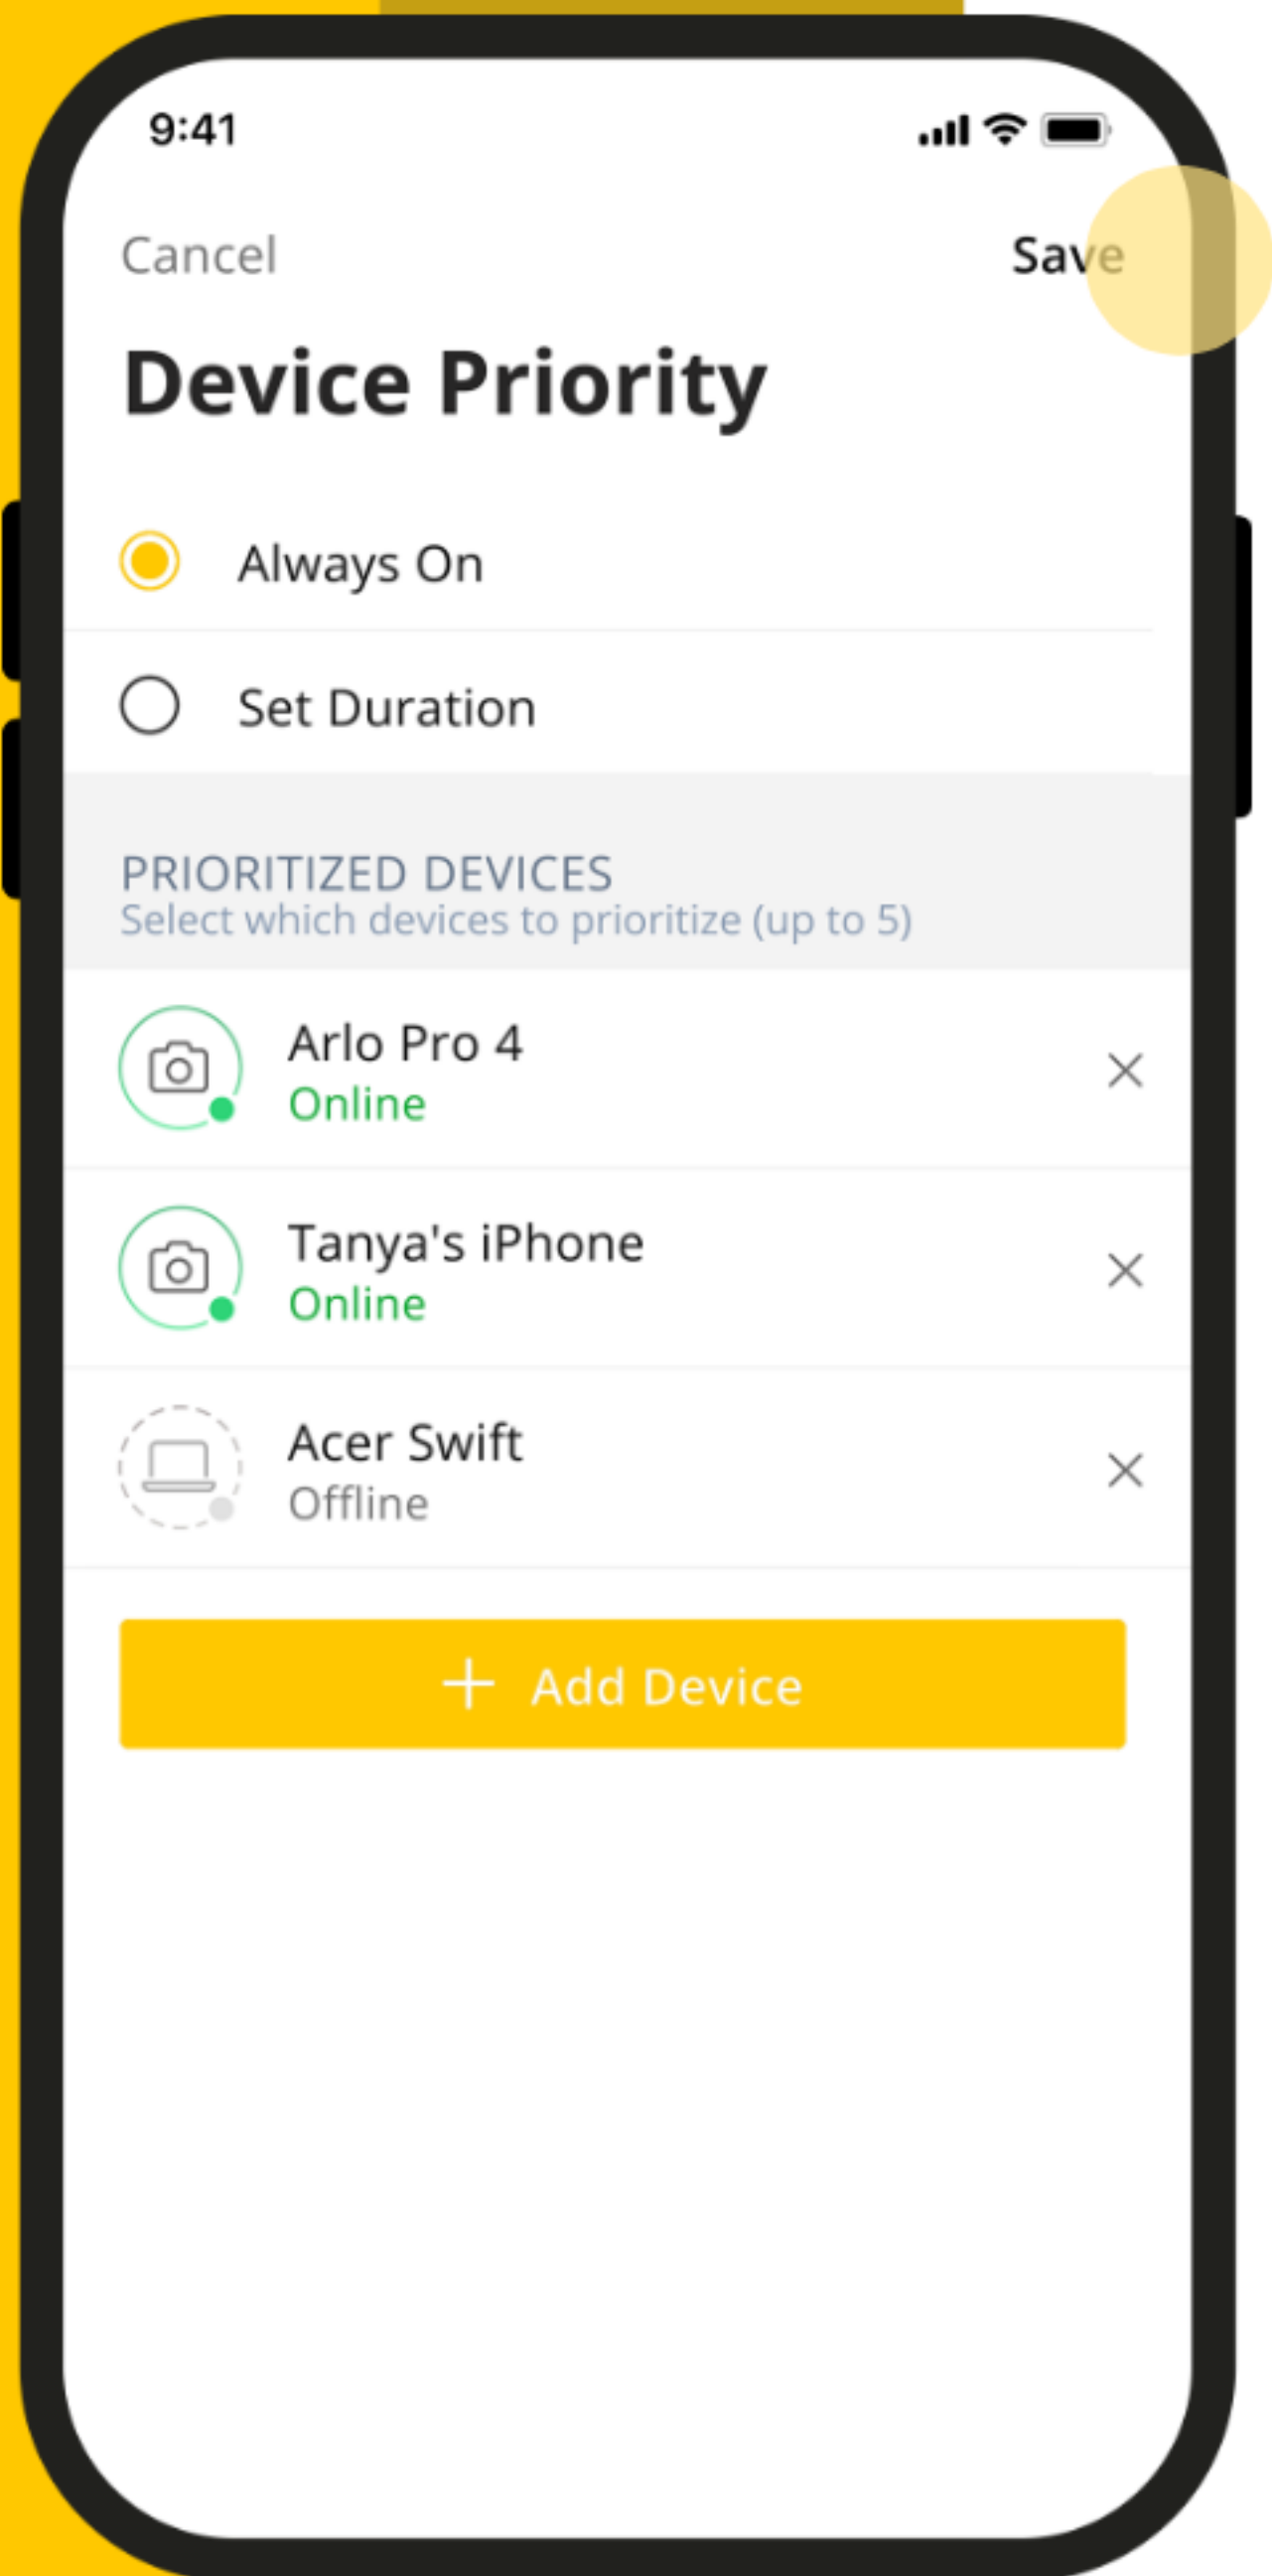

Prioritize by
Application Traffic
Tap Set a new traffic
priority schedule

Prioritize by Device

By default these devices will always be prioritized

www.brightspeed.com