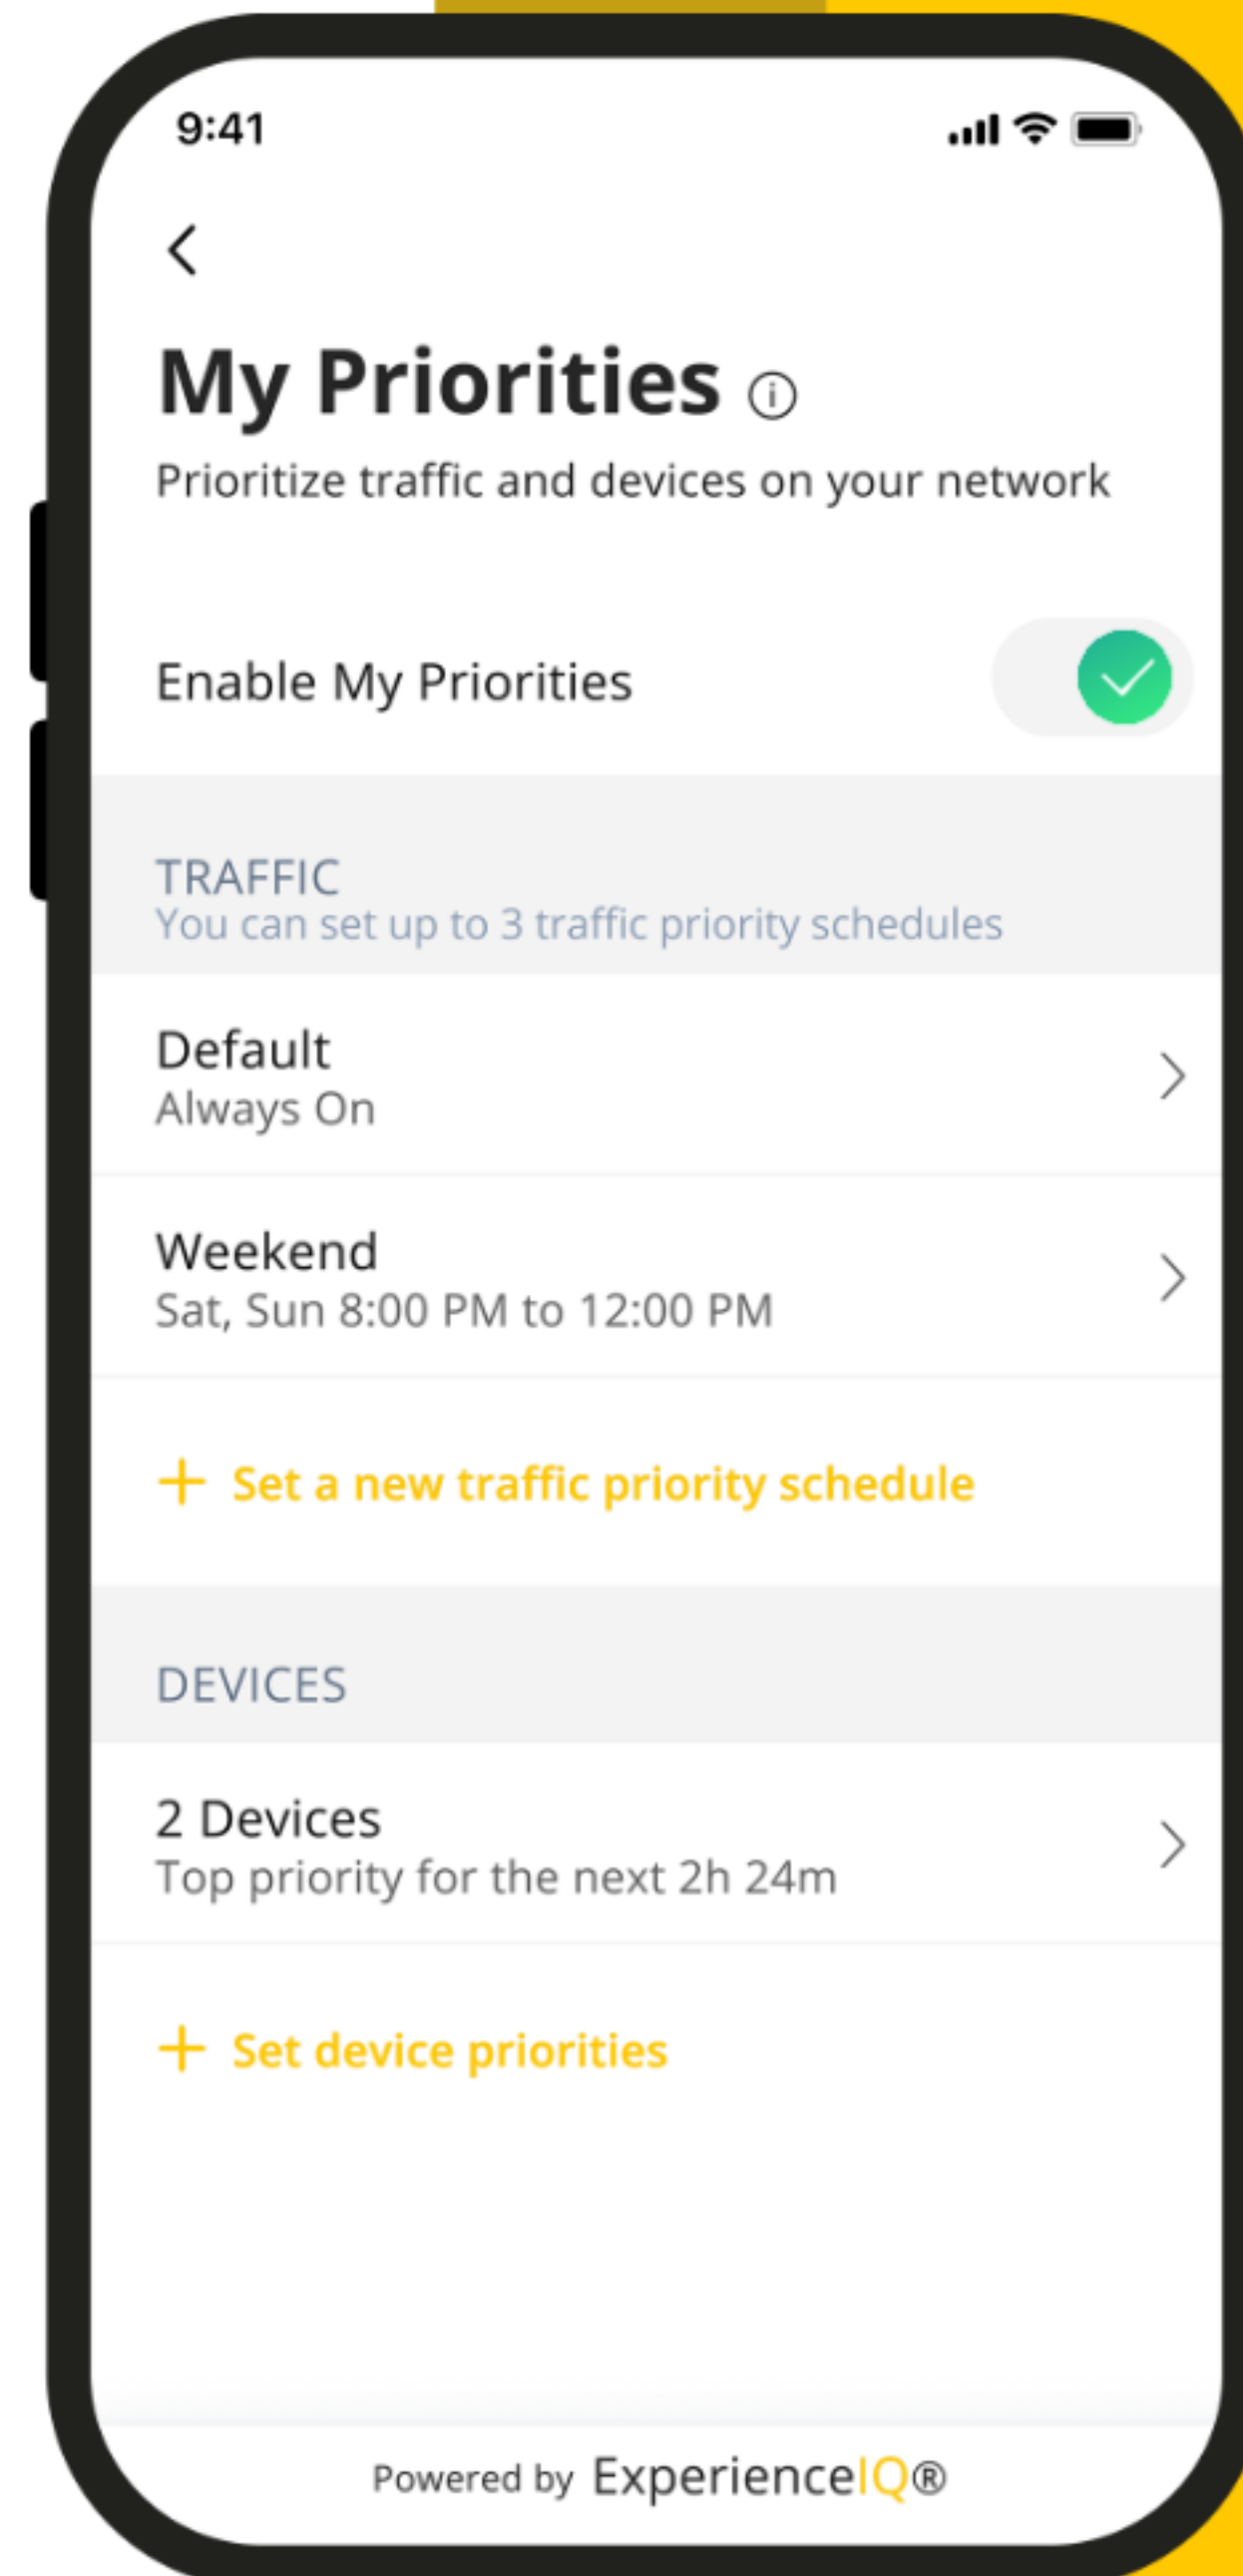

Prioritize by
Application Traffic
Tap Set a new traffic
priority schedule

Prioritize by Device

By default these devices will always be prioritized

www.brightspeed.com